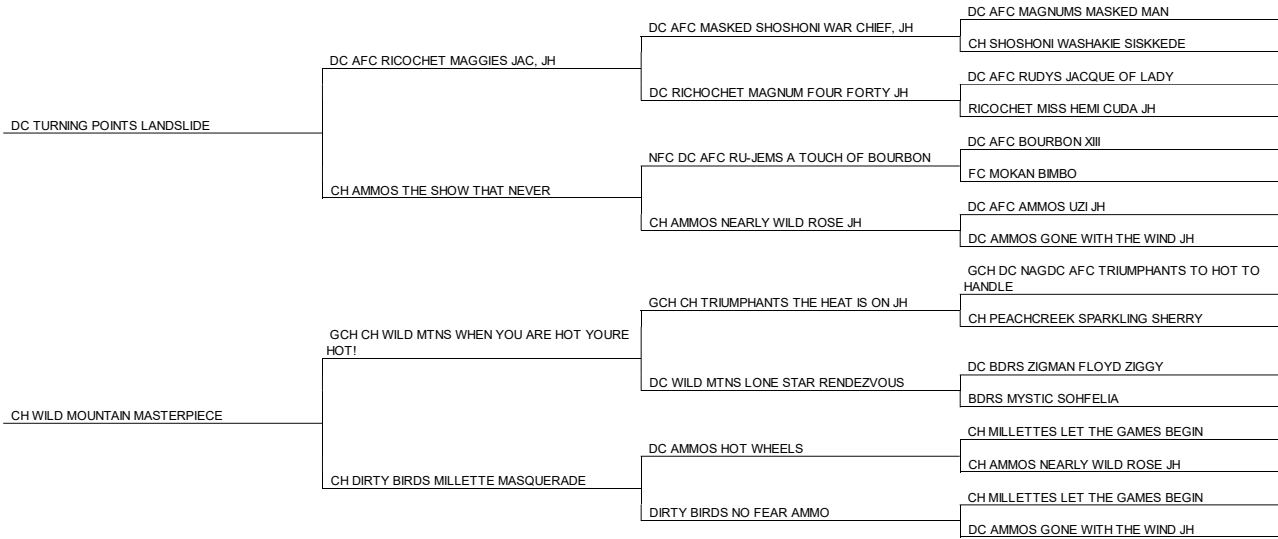

This tool lets you quickly experiment with different pedigree combination. Pedigree's can be taken back four to eight generations. Pedigree's for the sire and dam must first be entered into the system, [Back](#)  
 you may do so here : [Make your own pedigree](#). To get start first select your breed from the list below. Then type in the sire and dams name, after you have entered at least 8 characters you'll be given a drop down menu showing a list of dogs that match. Just pick the dog from the list you want to use.

Breed:  Sire :  Dam :  4 generations

◆ 2005-2012 Gundog Central. All Rights Reserved